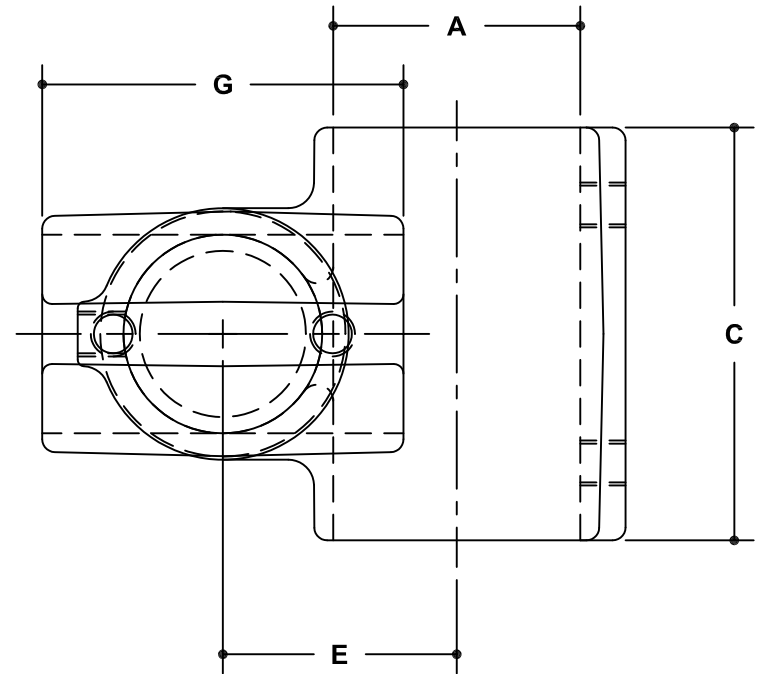

NOTE: DIMENSIONS LOCATED IN BOXES ARE COMMON  
SETBACK DIMENSIONS FOR EACH FITTING

## #30 Nu-Rail Adjustable Cross Reducer

SCALE: HALF

ENGLISH UNITS (Inches)							
PIPE SIZE	A	B	C	D	E	F	G
2"-1½"	2.40	1.93	4.00	3.13	2.25	1.13	3.50
1½"-1¼"	1.93	1.68	3.50	2.75	1.88	1.00	3.50
1¼"-1"	1.68	1.34	3.50	2.75	1.61	0.83	3.50
1"-¾"	1.34	1.07	3.00	2.25	1.31	0.69	2.50

METRIC UNITS (mm)							
PIPE SIZE	A	B	C	D	E	F	G
2"-1½"	61	49	102	79	57	29	89
1½"-1¼"	49	43	89	70	48	25	89
1¼"-1"	43	34	89	70	41	21	89
1"-¾"	34	27	76	57	33	17	64