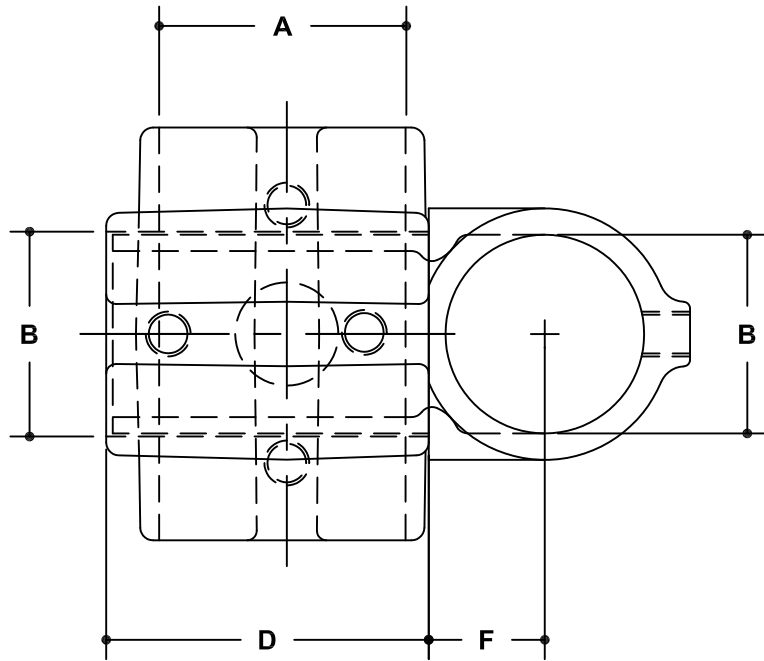

NOTE: DIMENSIONS LOCATED IN BOXES ARE COMMON  
SETBACK DIMENSIONS FOR EACH FITTING

## #30 Nu-Rail Adjustable Cross Reducer

SCALE: HALF

ENGLISH UNITS (Inches)							
PIPE SIZE	A	B	C	D	E	F	G
2"-1½"	2.40	1.93	4.00	3.13	2.25	1.13	3.50
1½"-1¼"	1.93	1.68	3.50	2.75	1.88	1.00	3.50
1¼"-1"	1.68	1.34	3.50	2.75	1.61	0.83	3.50
1"-¾"	1.34	1.07	3.00	2.25	1.31	0.69	2.50

METRIC UNITS (mm)							
PIPE SIZE	A	B	C	D	E	F	G
2"-1½"	61	49	102	79	57	29	89
1½"-1¼"	49	43	89	70	48	25	89
1¼"-1"	43	34	89	70	41	21	89
1"-¾"	34	27	76	57	33	17	64