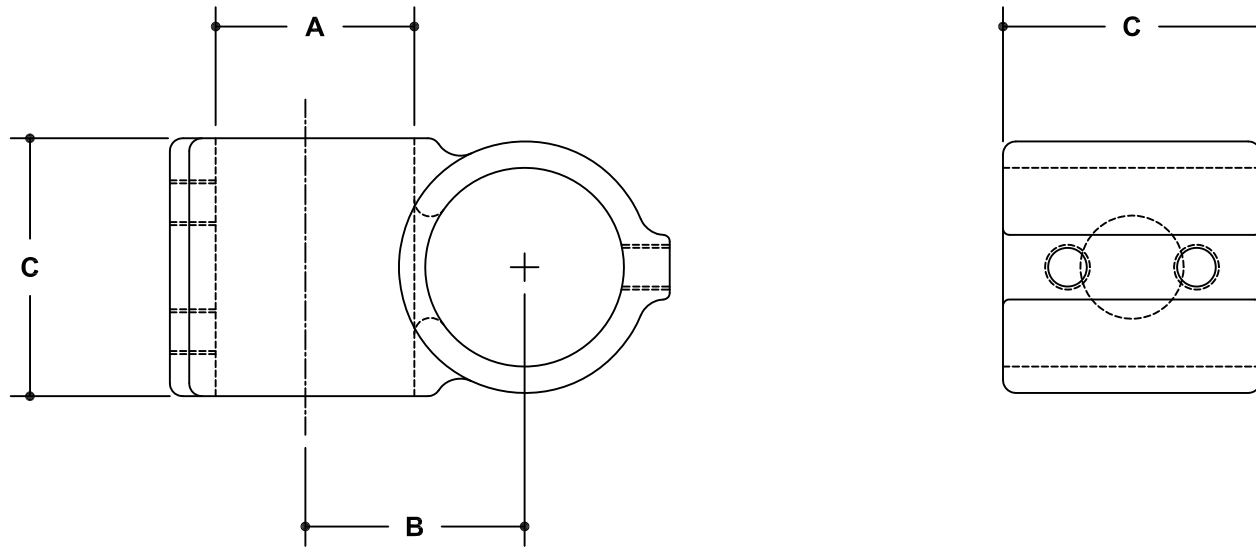

- NOTE: 1. DIMENSIONS LOCATED IN BOXES ARE COMMON
 SETBACK DIMENSIONS FOR EACH FITTING.
 2. THE 3/4 PIPE SIZE HAS ONLY (1) SETSCREW PER SIDE

#12 Short Barrel Cross

SCALE: HALF

ENGLISH UNITS (Inches)							
PIPE SIZE	A	B	C	D	E	F	G
1½"	1.93	2.03	2.50				
1¼"	1.68	1.78	2.25				
1"	1.34	1.44	1.88				
¾"	1.07	1.19	1.50				

METRIC UNITS (mm)							
PIPE SIZE	A	B	C	D	E	F	G
1½"	49	52	64				
1¼"	43	45	57				
1"	34	37	48				
¾"	27	30	38				