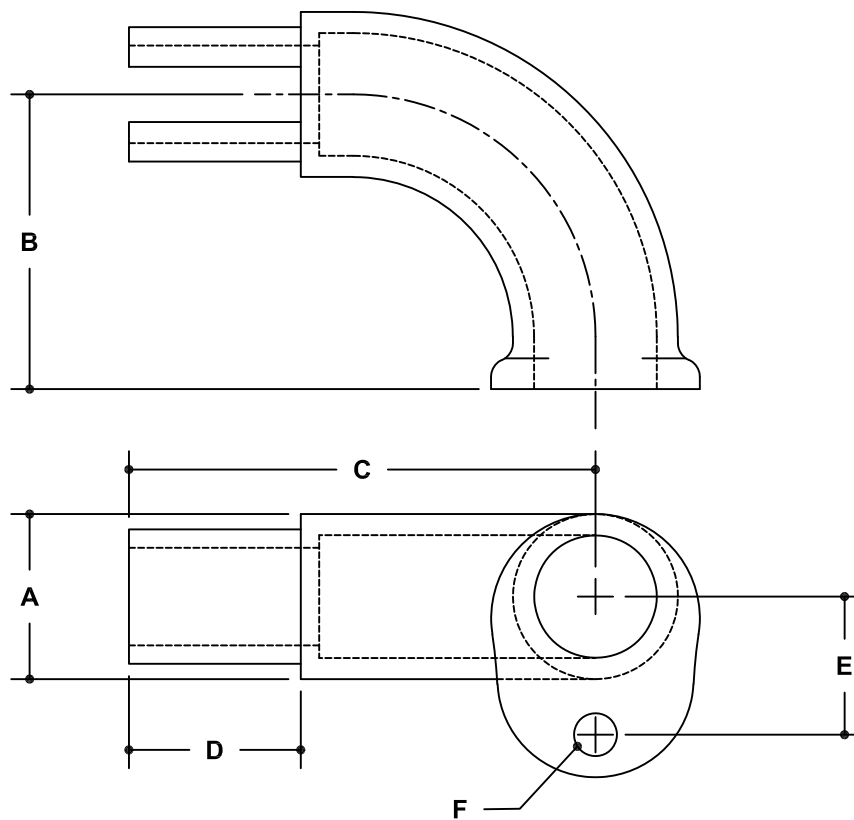

NOTE: DIMENSIONS LOCATED IN BOXES ARE COMMON  
SETBACK DIMENSIONS FOR EACH FITTING

## #84AL Handrail Return

SCALE: HALF

ENGLISH UNITS (Inches)							
PIPE SIZE	A	B	C	D	E	F	G
1¼" (7)	1.68	3.00	4.75	1.75	1.41	ø7/16	

METRIC UNITS (mm)							
PIPE SIZE	A	B	C	D	E	F	G
1¼" (7)	43	76	121	45	36	ø11	