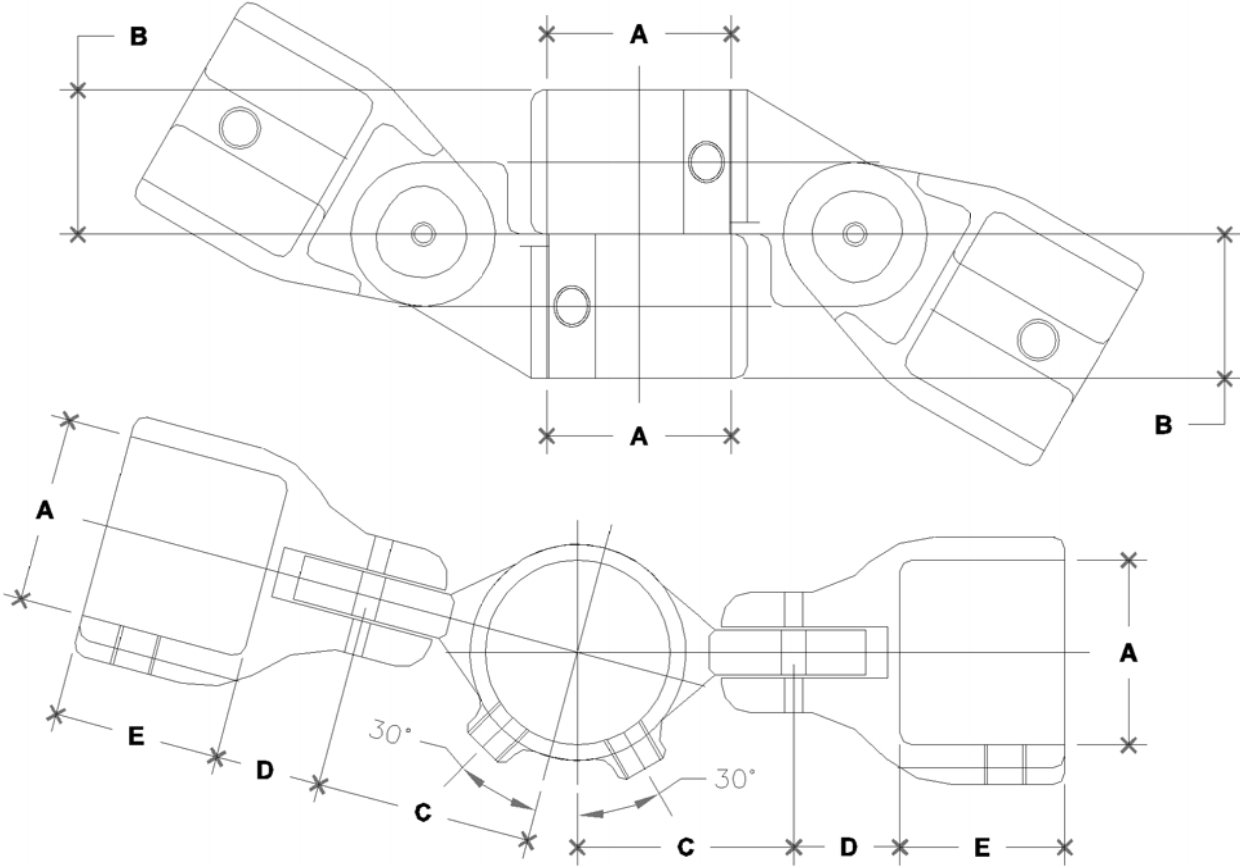

NOTE: DIMENSIONS LOCATED IN BOXES ARE COMMON
SETBACK DIMENSIONS FOR EACH FITTING

#31 2-Dimensional Adjustable Cross

SCALE: HALF

ENGLISH UNITS (Inches)							
PIPE SIZE	A	B	C	D	E	F	G
1½"	1.93	1.38	2.25	1.11	1.73		

METRIC UNITS (mm)							
PIPE SIZE	A	B	C	D	E	F	G
1½"	49	35	57	28	44		